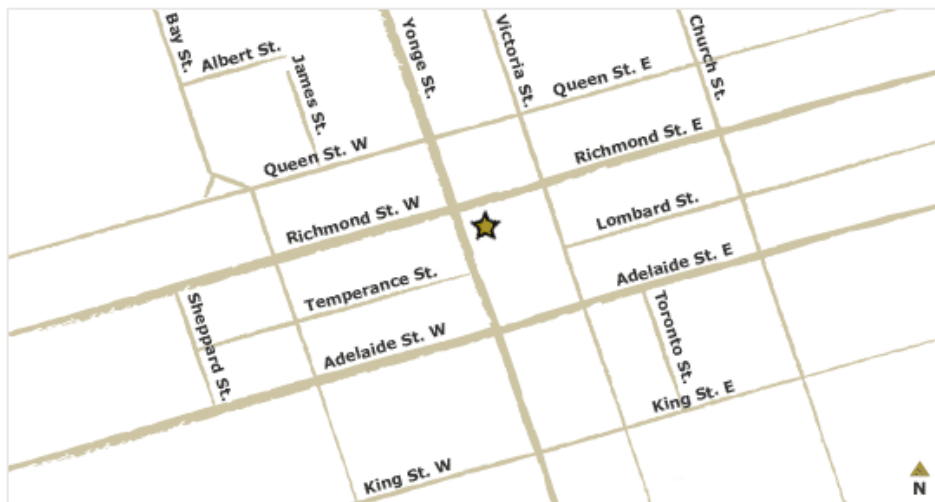

## ACCESSIBILITY AND BUILDING SERVICES

Canadian Credit Union Association is located at 151 Yonge St., Suite 1000, Toronto, ON, M5C 2W7.

Building Services	
Entry to Building	Office Facilities
<ul style="list-style-type: none"> <li>▪ Access through Yonge St. entrance</li> <li>▪ Automatic doors</li> </ul>	<ul style="list-style-type: none"> <li>▪ Elevator to 10th floor</li> </ul>
<ul style="list-style-type: none"> <li>▪ Access through rear of building from courtyard</li> </ul>	
<ul style="list-style-type: none"> <li>▪ Access through underground parking levels 1-4 (the parking garage is located off Richmond St.)</li> <li>▪ Dedicated accessible parking on all parking levels.</li> </ul>	<ul style="list-style-type: none"> <li>▪ Barrier free access in all parking levels to the elevator bank</li> <li>▪ Take elevator to concourse level then switch elevator banks to access the 10<sup>th</sup> floor</li> </ul>